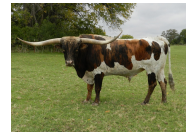

## GLR TEXANA TUFF

**Date of Birth:** 04/25/2018  
**Registration 1:** CI312922  
**Sale Price:** \$3,000.00  
**Breeder:** GILLILAND RANCH LLC  
**Owner:** Twin Canyons Cattle Co

Courtesy of Gilliland Ranch

OCV'd; JOHNES NEGATIVE;--This 5 yo cow's pedigree includes 5 Immortal Longhorns -- Cowboy Tuff , BL Rio Catchit ,Eternal Diamond, ECR Eternal Tari and Texana Van Horne. (3 over 100" TTT'; 2 over 90" TTT).

COWBOY CHEX

BL RIO CATCHIT

WYOMING WARPAIN

ECR ETERNAL TARI 206

WS JAMAKIZM

TEXANA VAN HORNE

ZD JAMADAN

EOT SUPER MARY