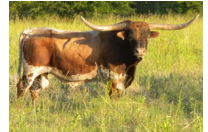

DIAMOND W PAY CASH